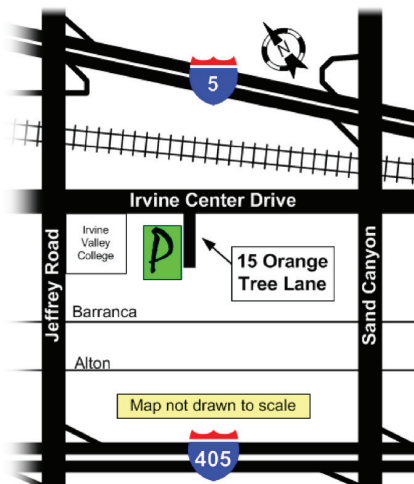

Date night packages available!

Bring your family for brunch

on **Sunday, April 8th!**

15 Orangetree,
Irvine, CA 92618

Pacific Church
of Irvine

A person stands in a dark, stormy landscape under a heavy, grey sky with multiple bright lightning bolts striking down. The person is seen from behind, wearing dark clothing and holding a dark umbrella. The ground is a flat, green field. The overall mood is somber and dramatic.